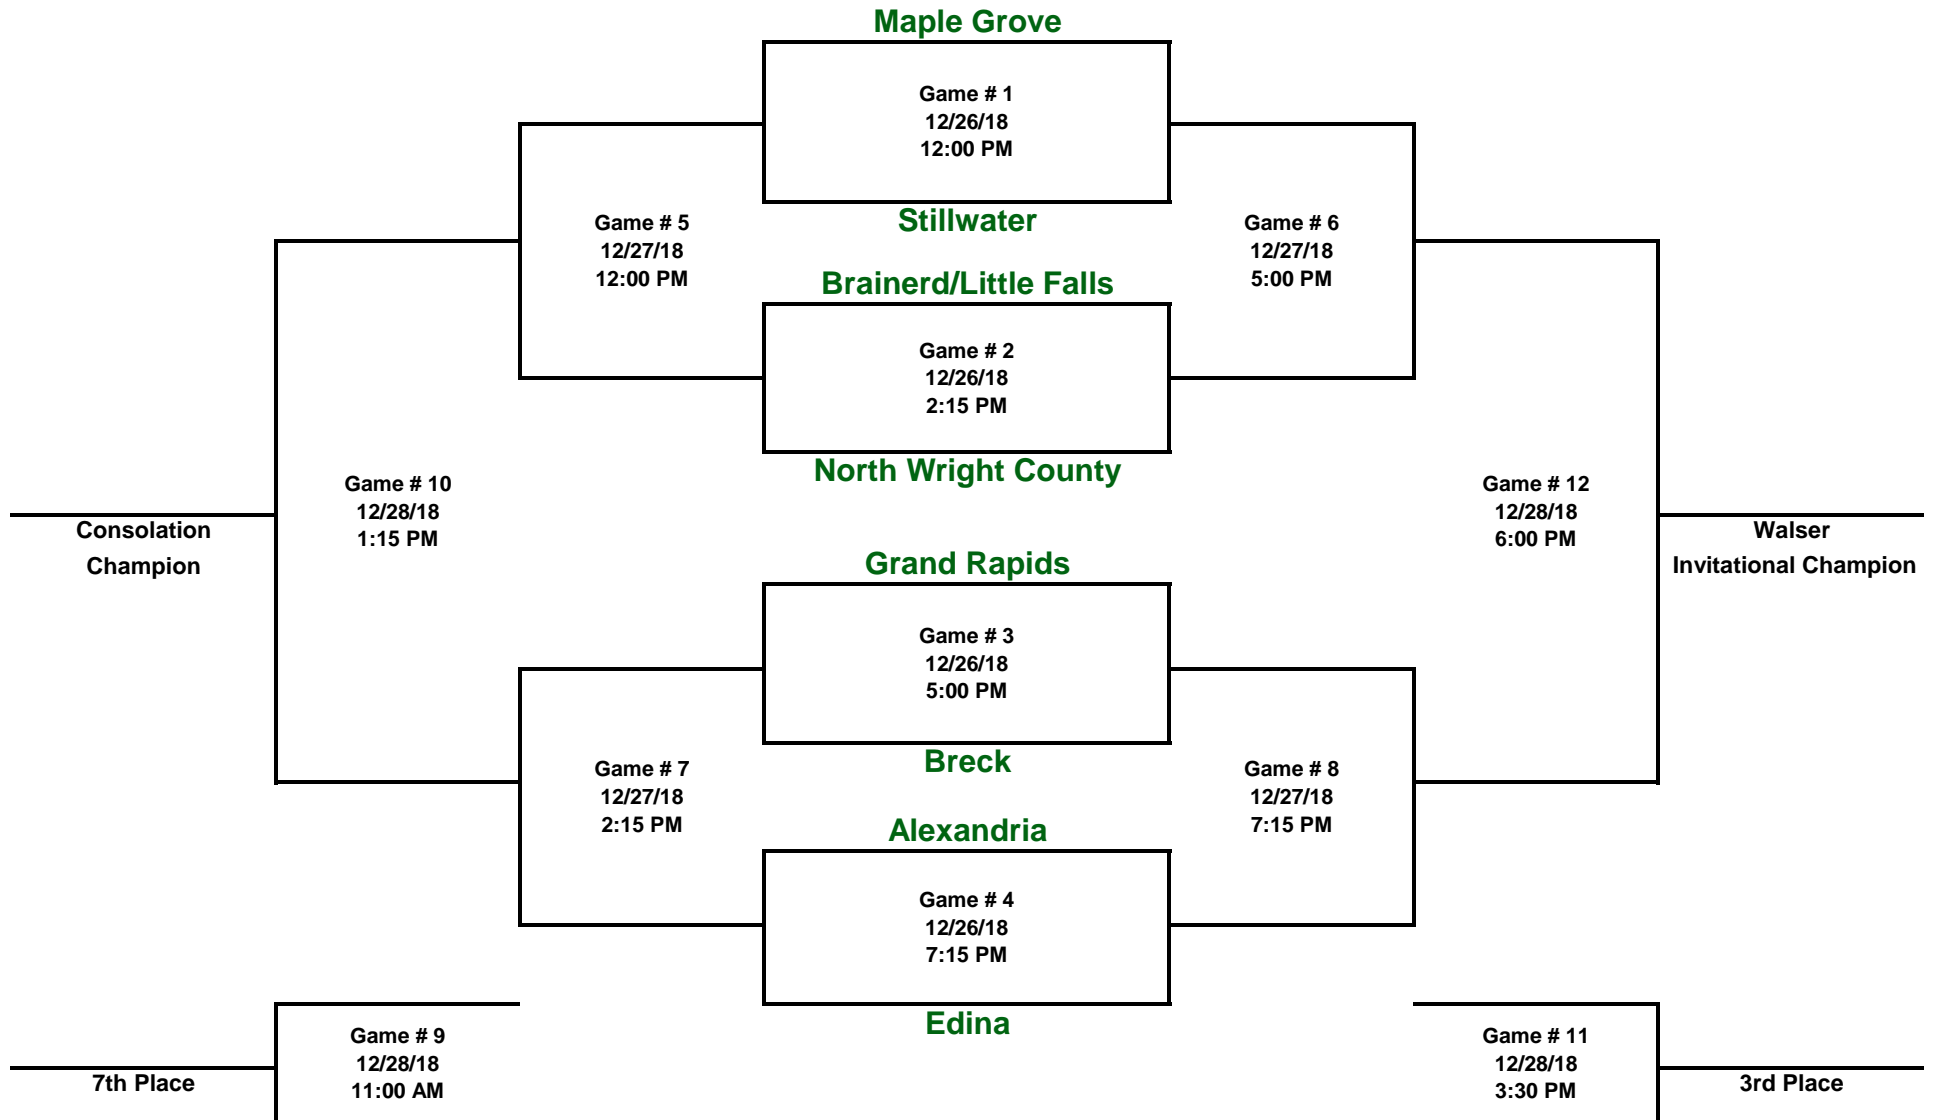

# Walser Invitational

## 12th Annual Girls Hockey Tournament

### Varsity Brackets

West Rink

\*Team on bottom is the home team and will wear white