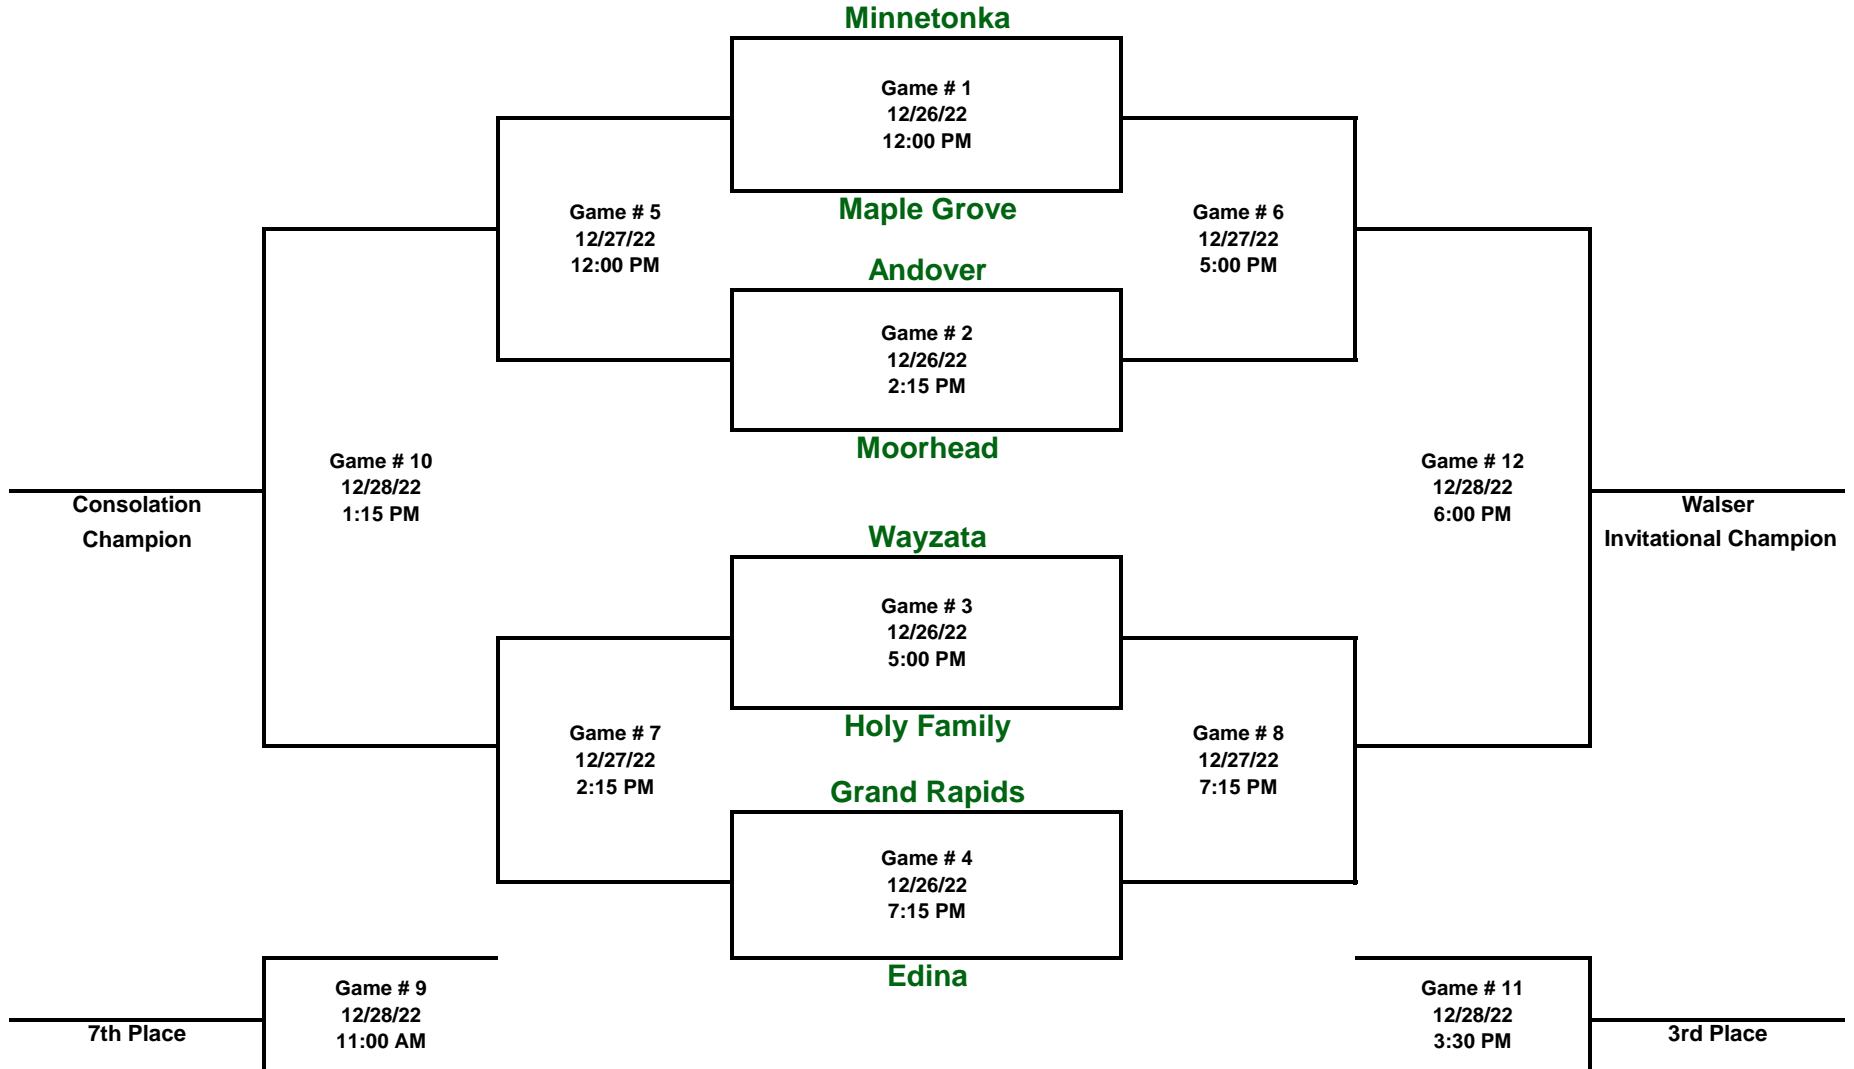

Walser Invitational

15th Annual Girls Hockey Tournament

Varsity Brackets

West Rink

*Team on bottom is the home team and will wear white

Walser Invitational

15th Annual Girls Hockey Tournament

JV Brackets

South Rink

*Team on bottom is the home team and will wear white