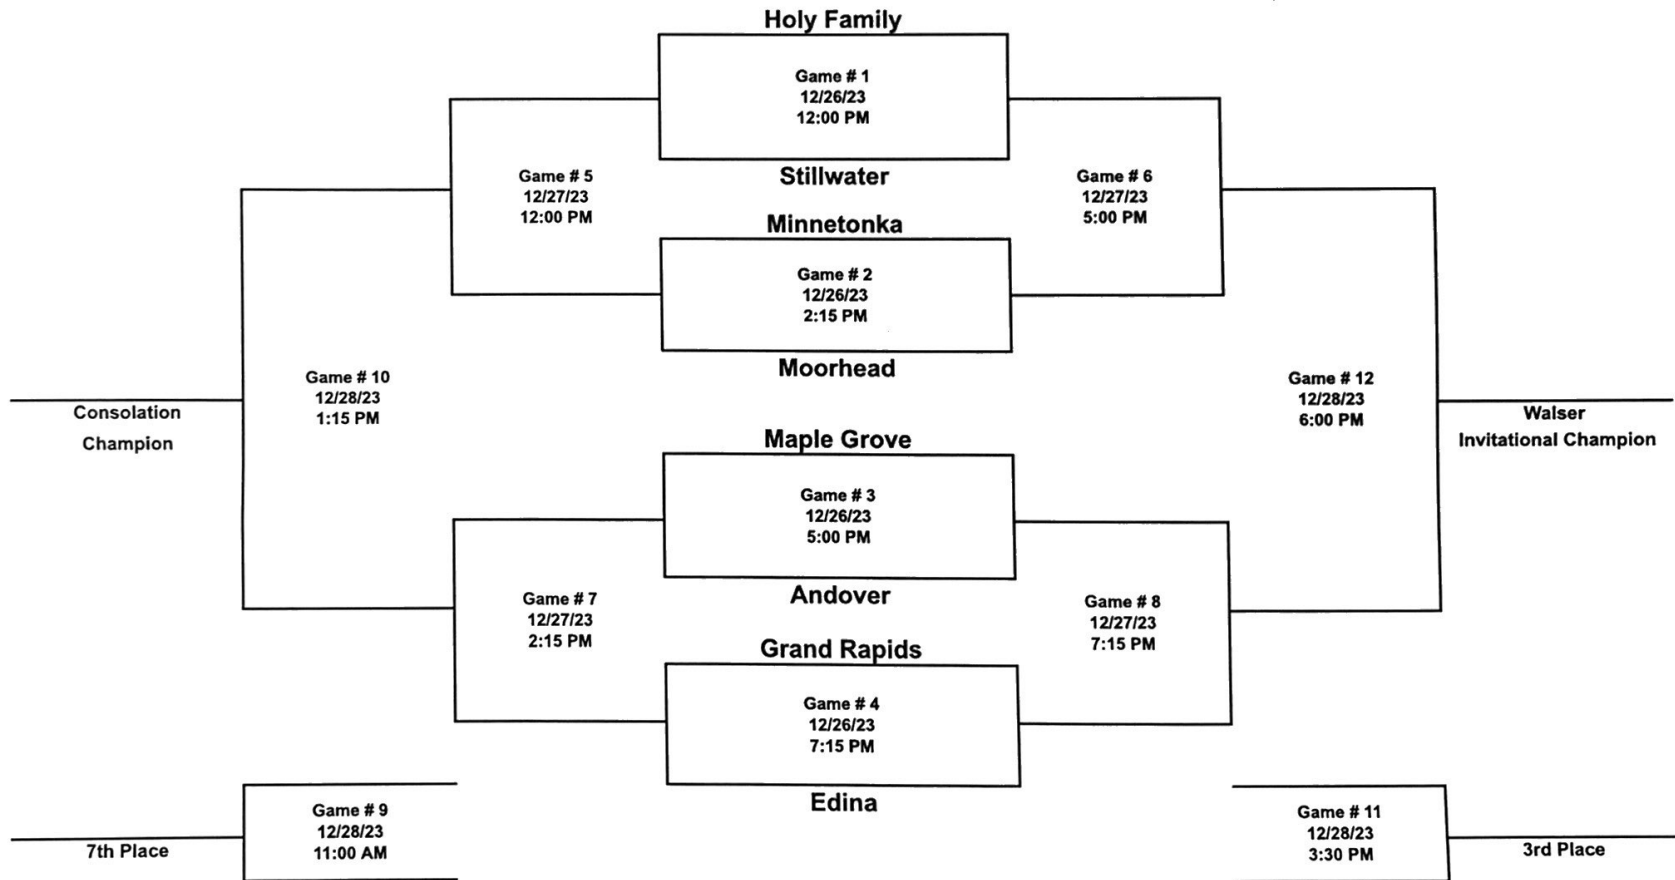

# Walsler Invitational

## 16th Annual Girls Hockey Tournament

### Varsity Brackets

West Rink

\*Team on bottom is the home team and will wear white

### JV Brackets

South Rink

\*Team on bottom is the home team and will wear white